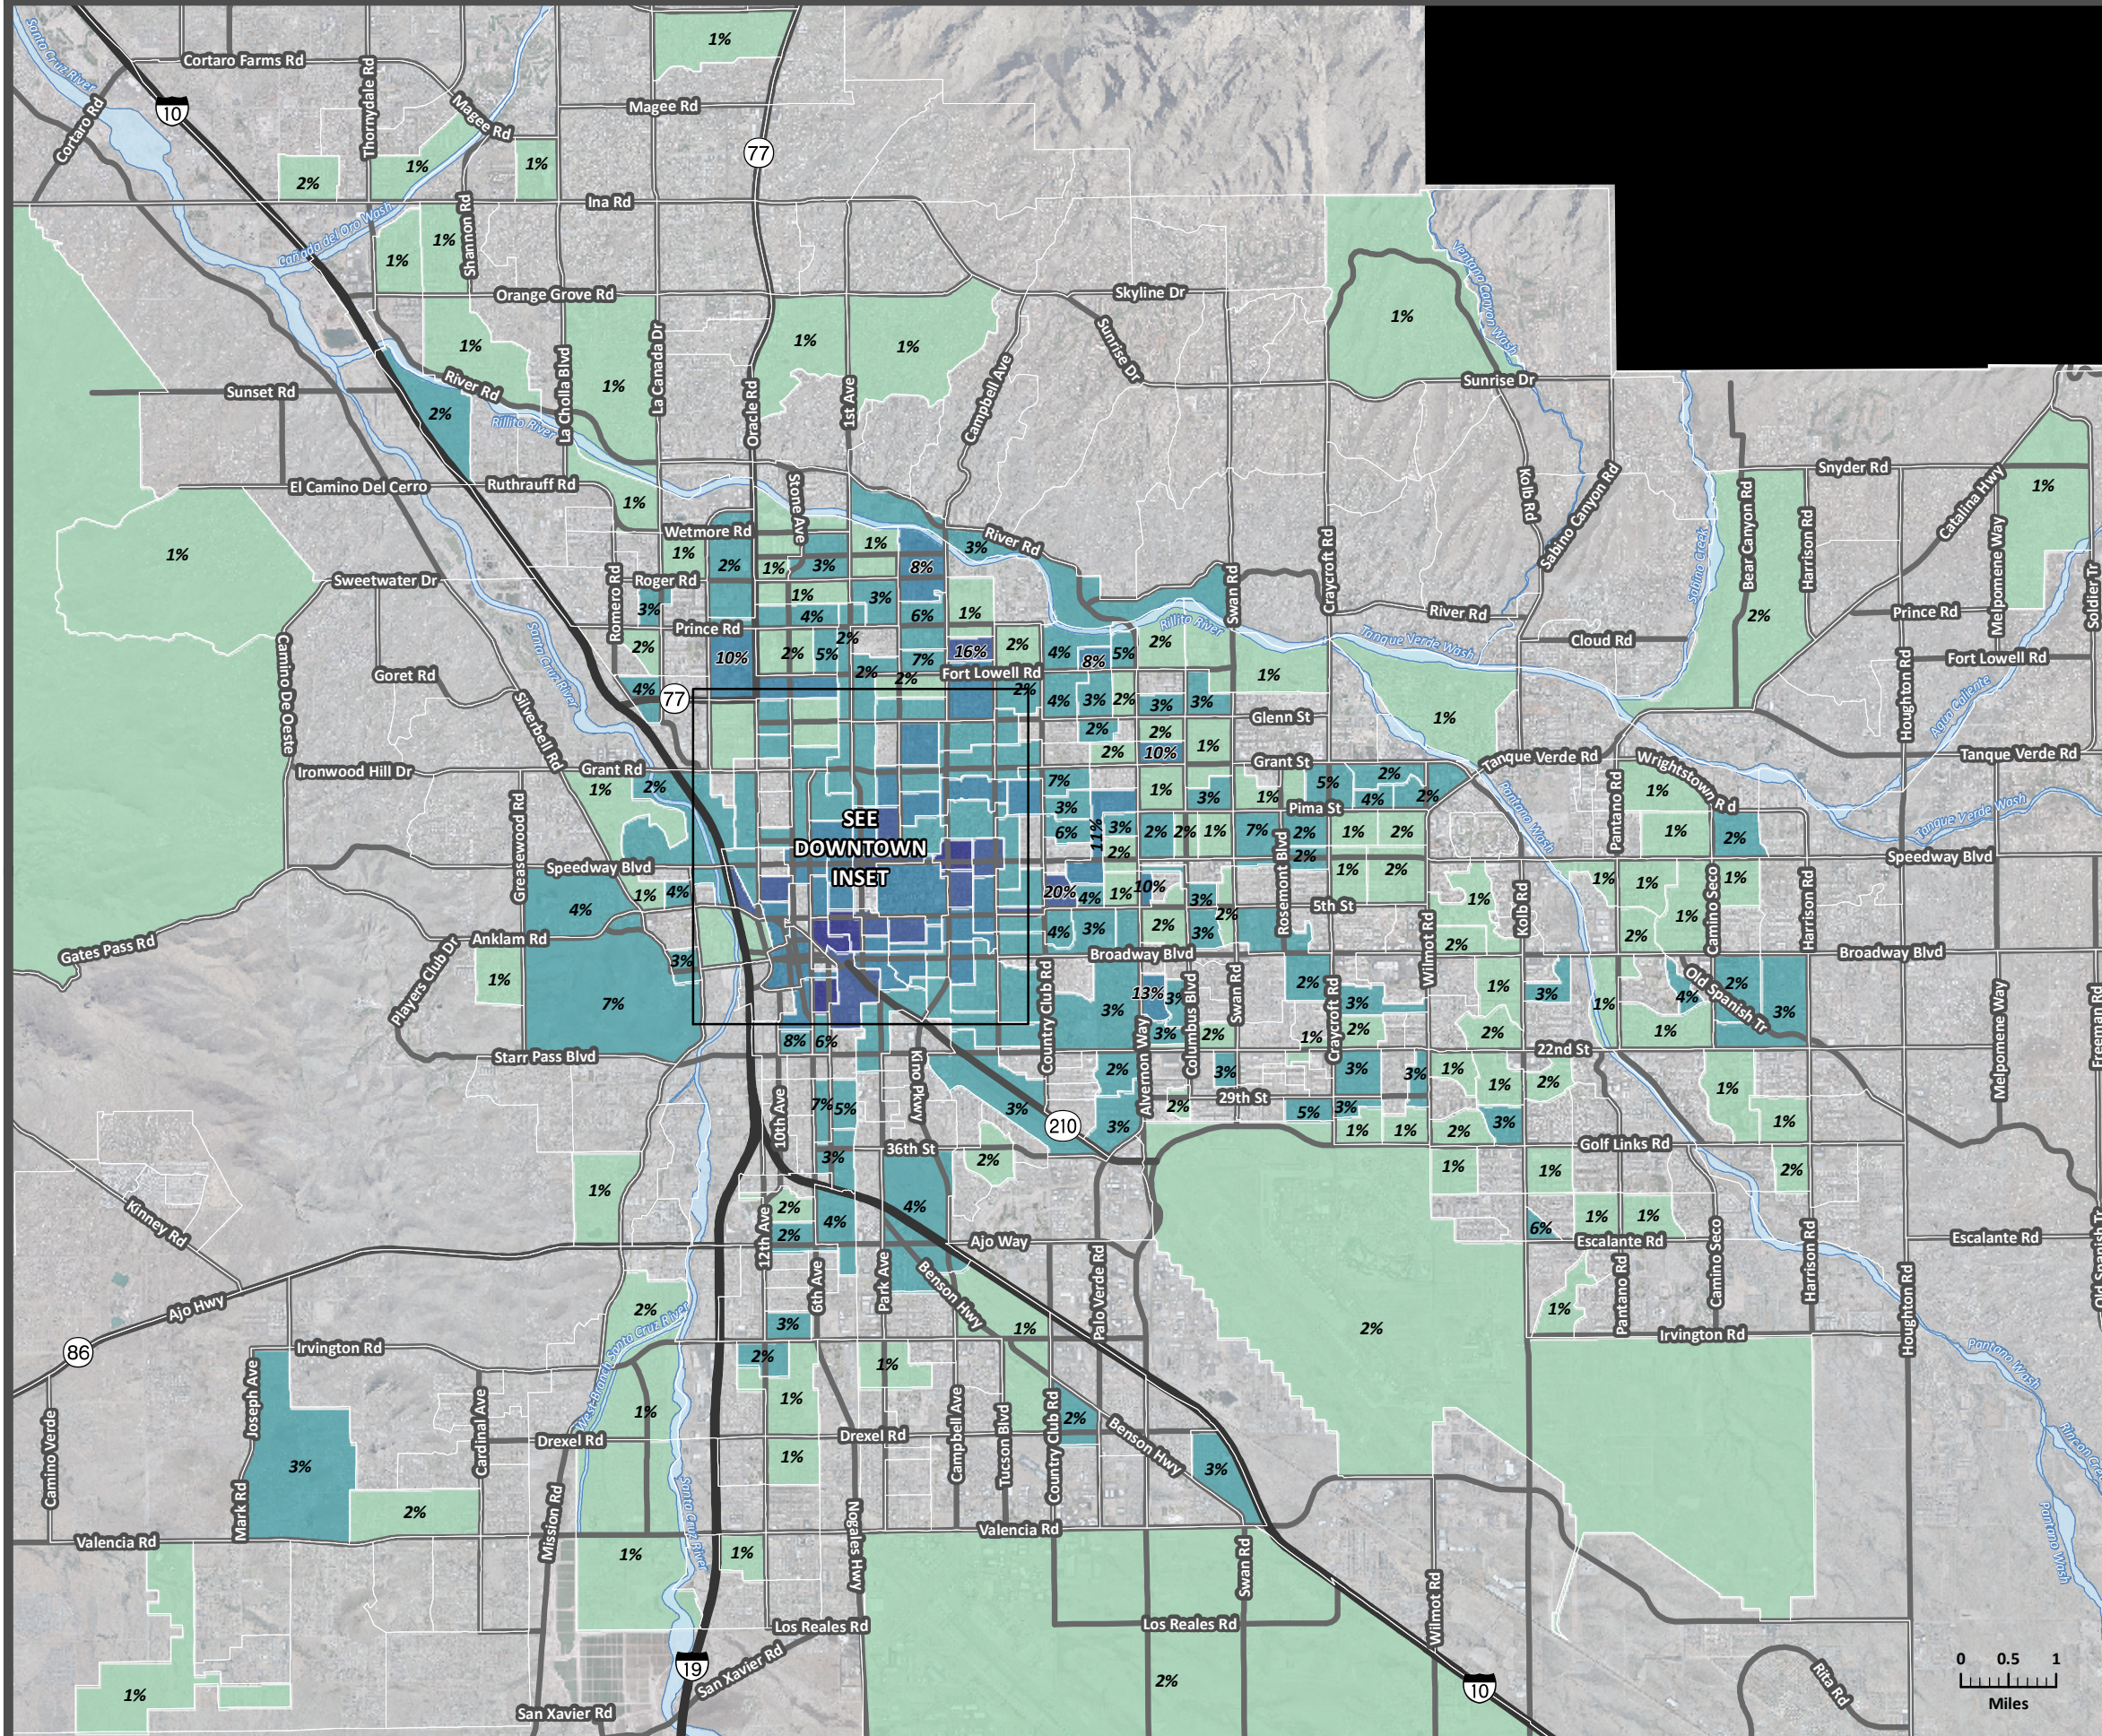

TUCSON - EASTERN PIMA COUNTY REGION BICYCLE COMMUTERS: PERCENT BY BLOCK GROUP

Less than 0.6%	2.1% to 8%	16.1% to 24%
0.6% to 2%	8.1% to 16%	24.1% to 32%

Data Source: United States Census Bureau, 2000.

The information included on this map has been compiled from a variety of sources and is subject to change without notice. Pima Association of Governments makes no representations or warranties, express or implied, as to accuracy, completeness, timeliness, or rights to the use of such information.