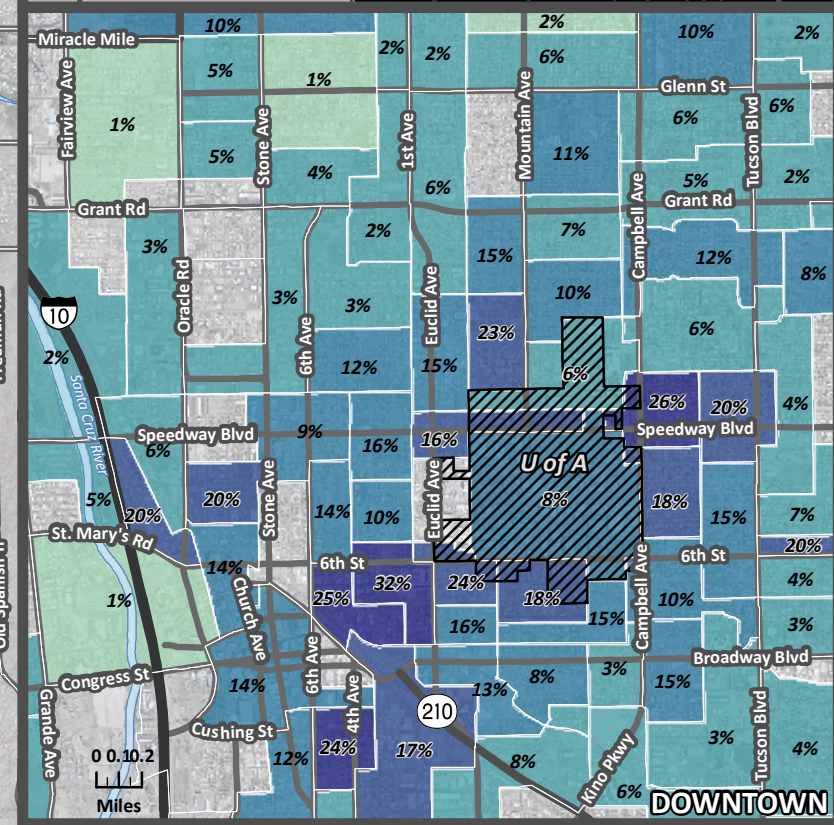

TUCSON - EASTERN PIMA COUNTY REGION BICYCLE COMMUTERS: PERCENT BY BLOCK GROUP

Less than 0.6%	2.1% to 8%	16.1% to 24%
0.6% to 2%	8.1% to 16%	24.1% to 32%

Data Source: United States Census Bureau, 2000.

The information included on this map has been compiled from a variety of sources and is subject to change without notice. Pima Association of Governments makes no representations or warranties, express or implied, as to accuracy, completeness, timeliness, or rights to the use of such information.